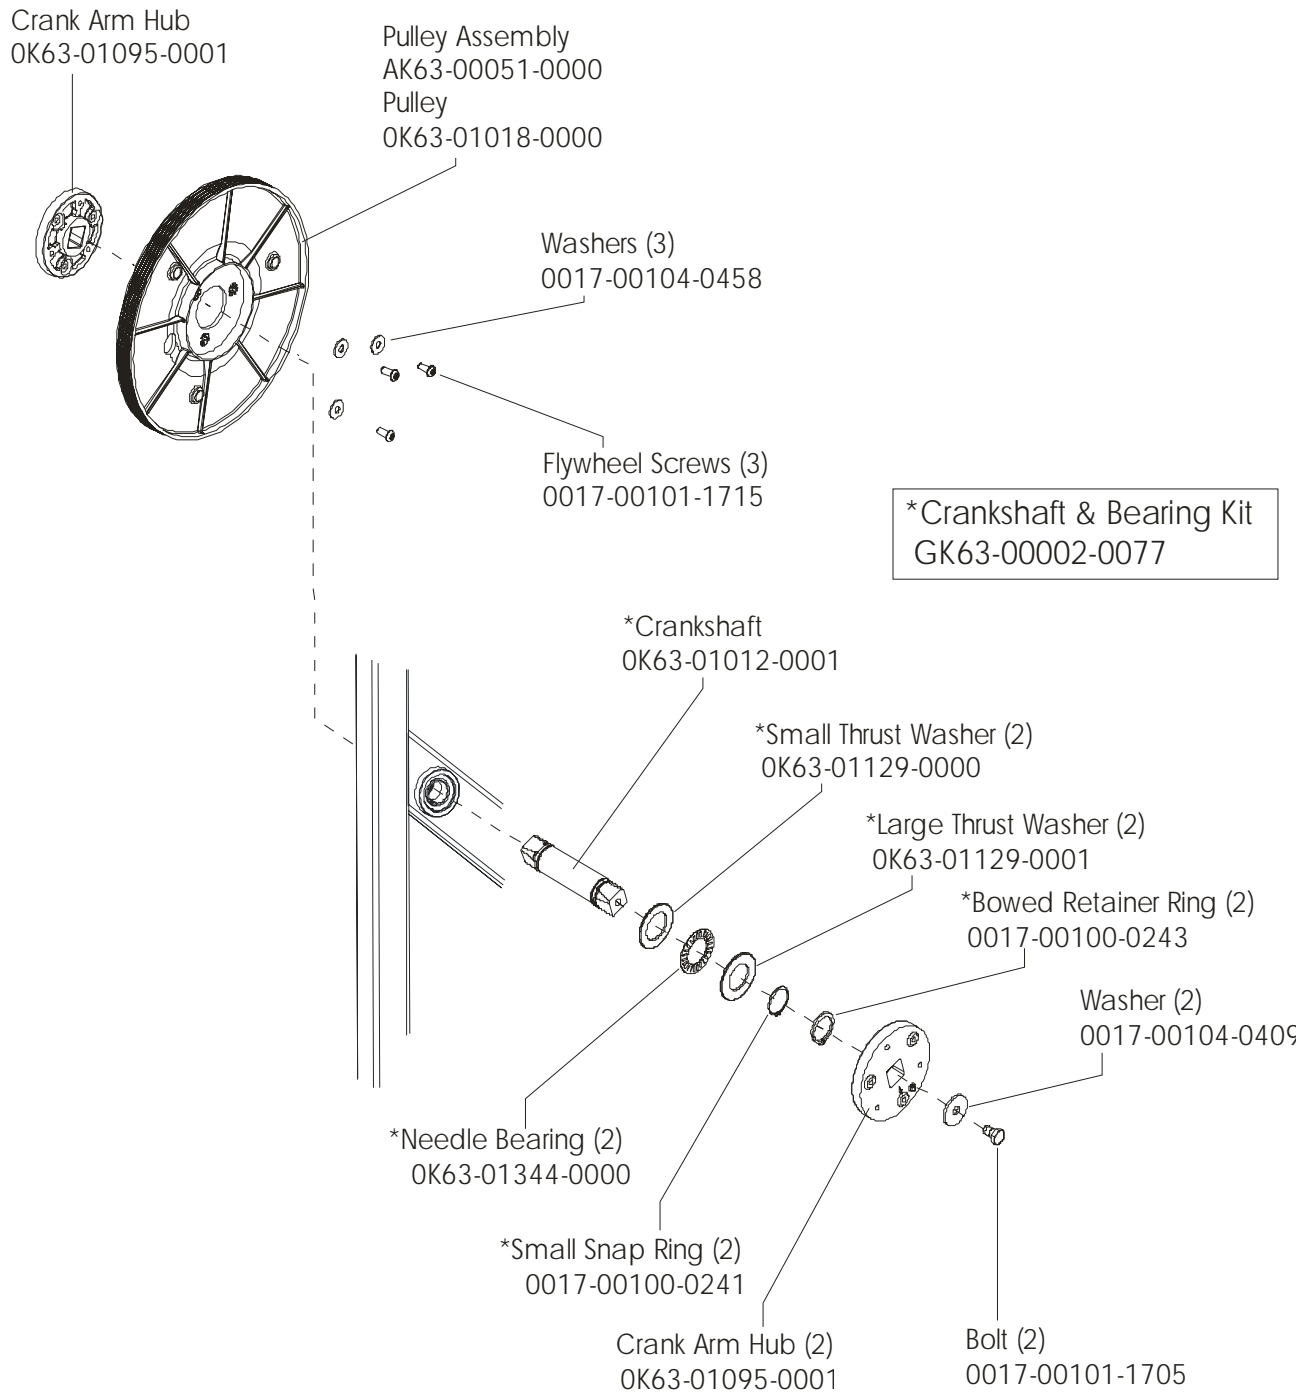

Belts and 6V Battery 7

Resistor Assembly 8

Power Control Board..... 9

Alternator w/Pulley 10

Crankshaft and Bearing Assembly 11

Intermediate Shaft and Bearing Assembly 12

Idler Bracket Assembly 13

Seat Assembly 14

Seat Bottom Assembly 15

Seat Frame Assembly 16

Seat Pads and Accessory Tray 17

Extrusion Assembly..... 18

Seat Locking Assembly 19

Wheel and Leveler 20

Cables 21

Description	Part No.
OPERATION MANUAL	M051-00K39-A167
POWER OPTION KIT 120V	GK39-00002-0002
POWER OPTION KIT 240/50V UK	GK39-00002-0004
POWER OPTION KIT 240V+AUS	GK39-00002-0005
POWER OPTION KIT 230/50V CON	GK39-00002-0006
HARDWARE BAG	GK39-00002-0008
TOUCH UP PAINT: SPRAY CAN .5 OZ BOTTLE W/APPLICATOR .33 OZ PEN	0017-00008-0204 0017-00008-0205 0017-00008-0206
SERVICE MANUAL	M051-00K39-A012

Language	Part No.	
	Console Assembly	Overlay/Bezel/Switch Assembly
Eng	AK39-00133-0001	AK63-00165-0001
Eng Met	AK39-00133-0002	AK63-00165-0001
Ger Met	AK39-00133-0003	AK63-00165-0003
Spn Met	AK39-00133-0004	AK63-00165-0004
Jap Met	AK39-00133-0006	AK63-00165-0006
Frn Met	AK39-00133-0007	AK63-00165-0007
Itl Met	AK39-00133-0008	AK63-00165-0008
Dut Met	AK39-00133-0009	AK63-00165-0009

Resistor Assembly
AK39-00020-0001

Power Control Board Assembly
AK39-00022-0001

Alternator w/Pulley Assembly
AK63-00093-0000

Idler Bracket Assembly
AK63-00021-0000

Locking Assembly
AK51-00053-0001